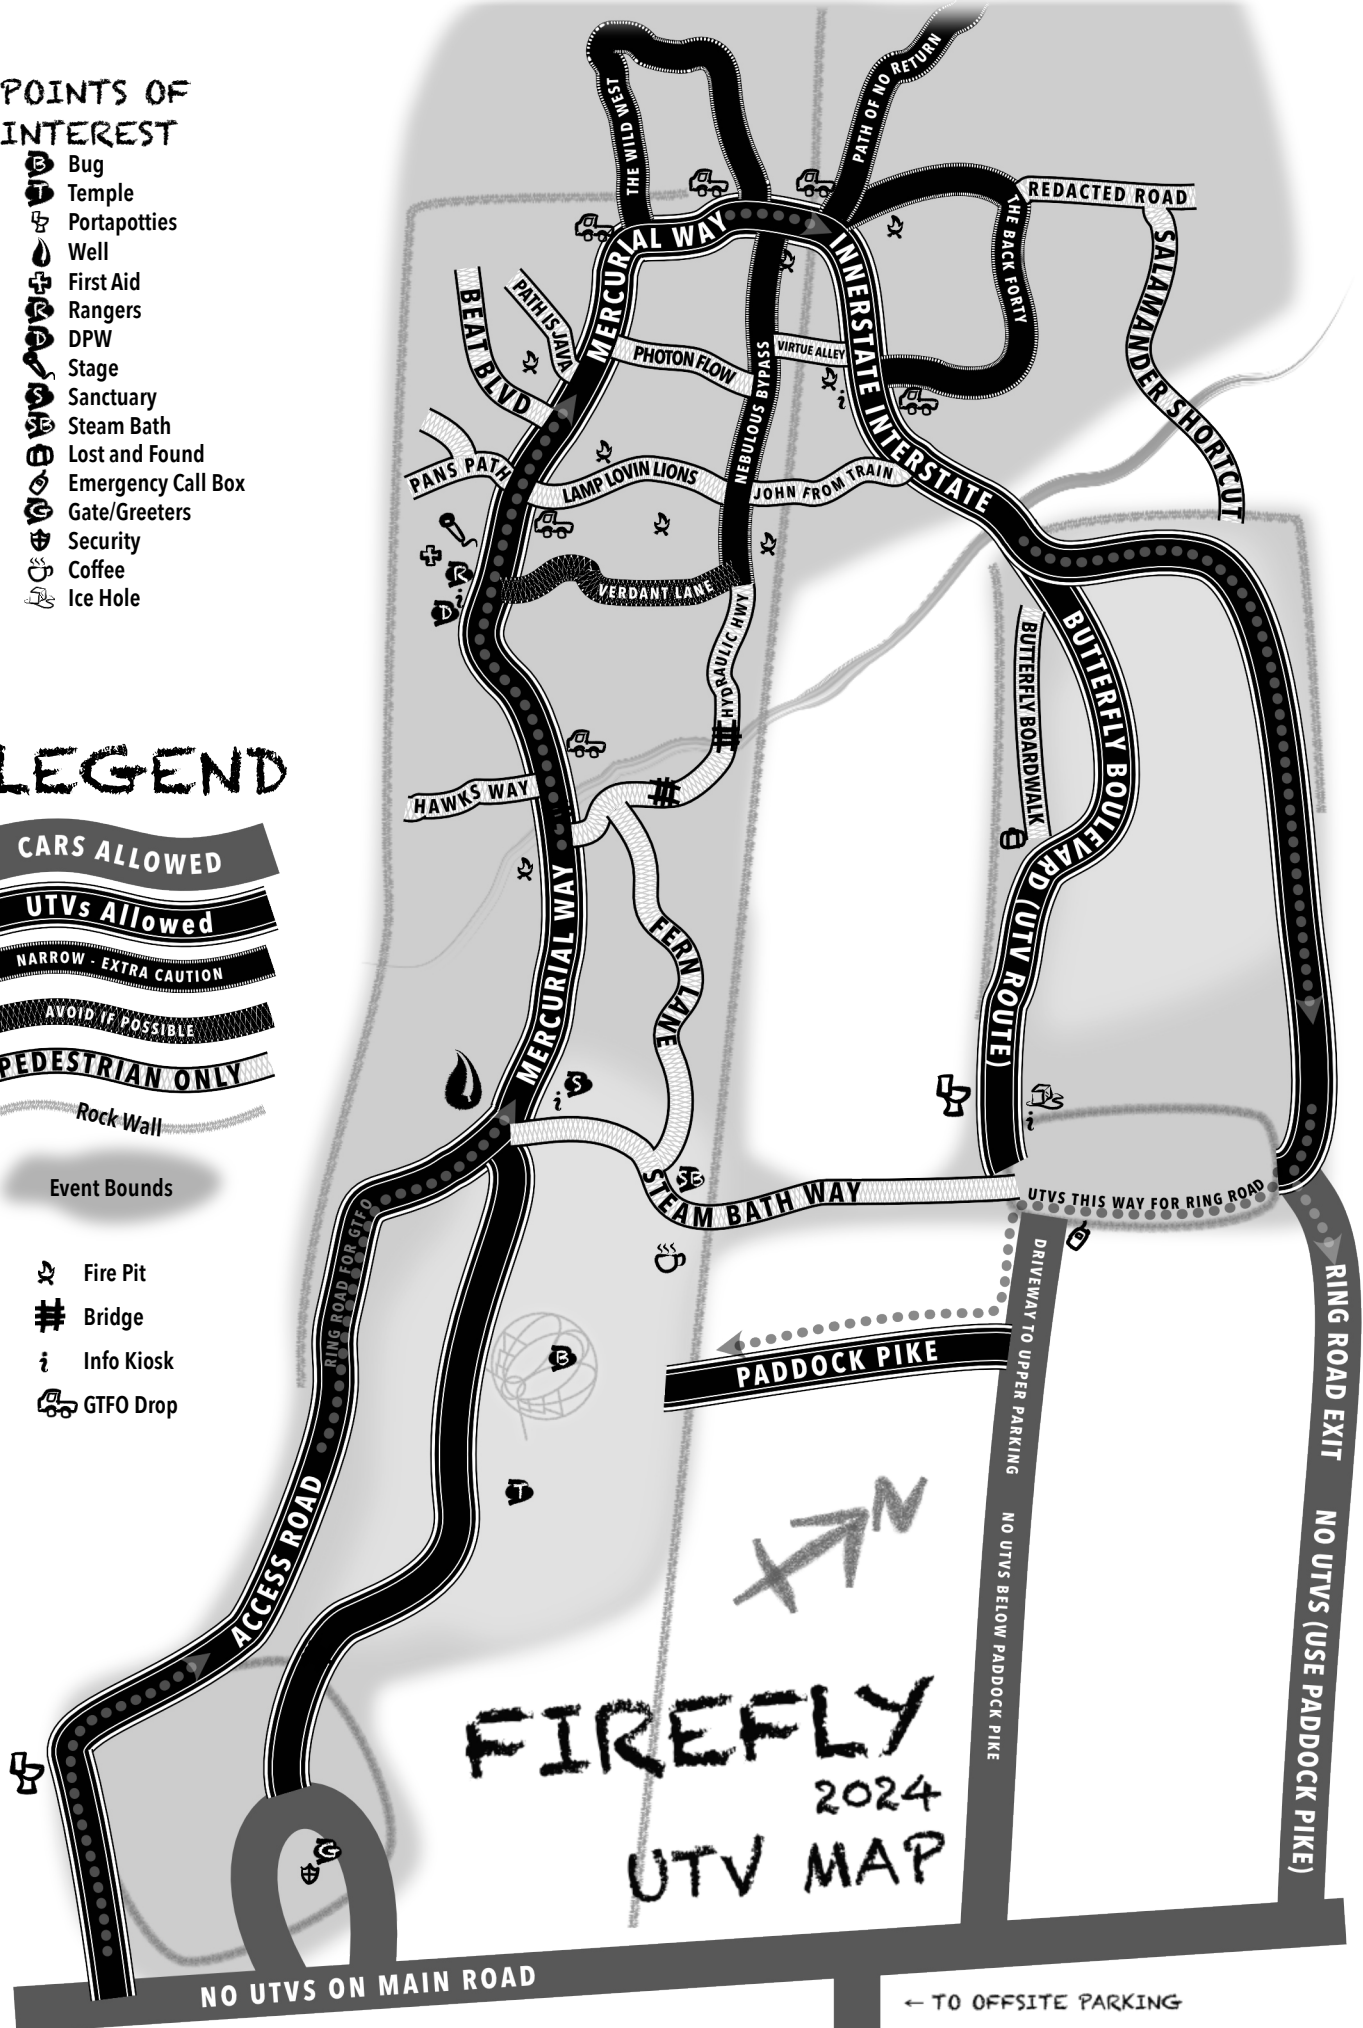

POINTS OF INTEREST

- Bug
- Temple
- Portapotties
- Well
- First Aid
- Rangers
- DPW
- Stage
- Sanctuary
- Steam Bath
- Lost and Found
- Emergency Call Box
- Gate/Greeters
- Security
- Coffee
- Ice Hole

LEGEND

- CARS ALLOWED
- UTVs Allowed
- NARROW - EXTRA CAUTION
- AVOID IF POSSIBLE
- PEDESTRIAN ONLY
- Rock Wall

Event Bounds

- Fire Pit
- Bridge
- Info Kiosk
- GTFO Drop

NO UTVS ON MAIN ROAD

← TO OFFSITE PARKING