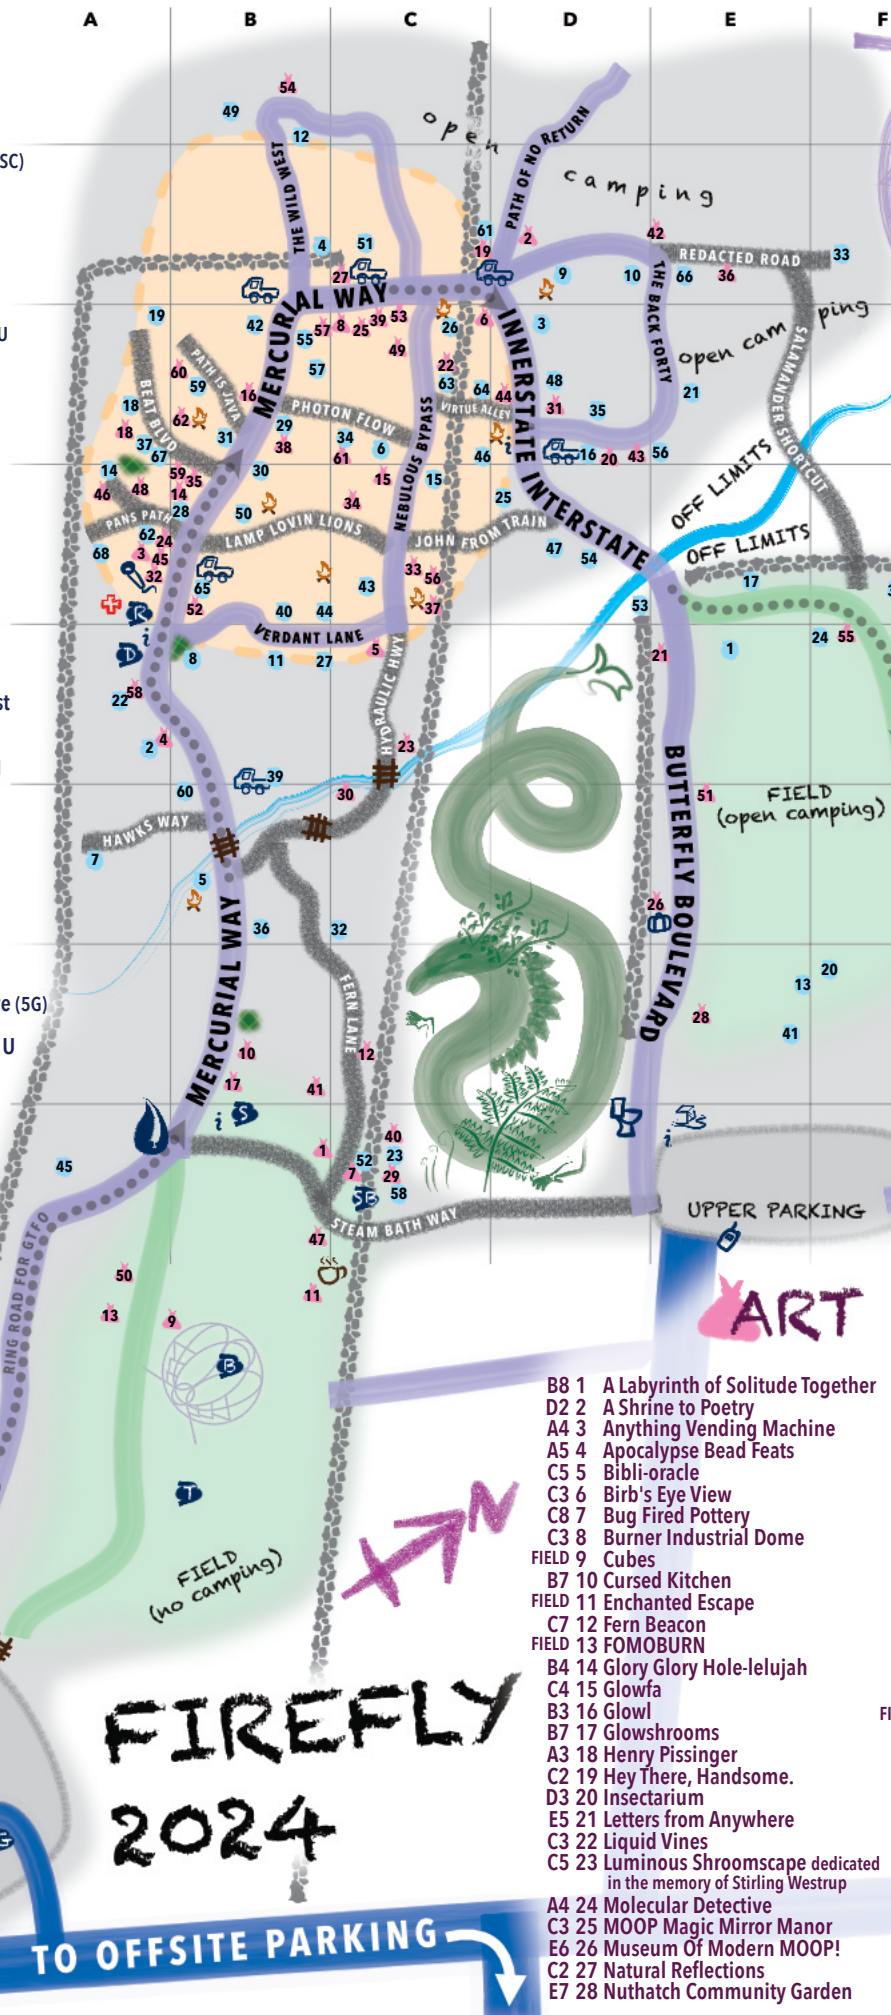

CAMPS

- E5 1 Accessibility Camp
- A5 2 Bank of the Apocalypse
- D3 3 Behold, Swamp Creatures (BSC)
- B2 4 Blue Screen of Death (BSOD)
- B6 5 Bring A Cup
- C3 6 Bubble Trouble
- A6 7 Cabana Hammock
- B5 8 CAMP
- D2 9 Camp Campy Camp
- D2 10 Camp Cryptid
- B5 11 Camp Don't Burn Out aka DFU
- B1 12 Camp Elsewhere
- E7 13 Camp Here
- A4 14 Camp Kwitcherbitchen
- C4 15 Camp Lamp
- D3 16 Camp Milk & Cookies
- E4 17 Camp Mutualade
- A3 18 Camp Nonsequiter
- A3 19 Camp SHY
- F7 20 Camp Smut Dragon
- E3 21 Camp Three Sheets
- A5 22 Camp Vagabond
- C8 23 Camp WTFU
- F5 24 Den of Divination
- D4 25 Detour
- C3 26 Diode
- B5 27 Dryer Camp
- B4 28 Electric Kool-Aid Vision Quest
- B3 29 F-Art
- B4 30 Fantastic Fanatics
- B3 31 FCUK (French Confusion United Kindness)
- C6 32 Fern Gully
- F2 33 FireFlies Shibari Camp
- C3 34 Firefly Hash House Harriers
- D3 35 Firefly Zoological Park
- B6 36 Fluffer Camp!
- A3 37 Forest Creatures
- F4 38 Gimme Shelter
- B5 39 Goddess Grove
- B4 40 GraVT
- E7 41 Green Goddess Grocers Grove (5G)
- B3 42 H.owl
- C4 43 Hall of Ark-HAM/Brisketonic U
- B4 44 Interaction Café (East)
- A8 45 Kids Camp
- C3 46 Library Camp
- D4 47 Little Winter Hill
- D3 48 Live Free and Burn
- B1 49 Llamaland
- B4 50 Love & Lions Den
- C2 51 Nice Cream
- C8 52 NTSB Love
- D4 53 Potato Support People
- D4 54 Rainbow Dinos Ripoff
- B3 55 Secret Goth Club
- E3 56 Solar Empire
- B3 57 SSGC
- C8 58 Steam Bath Project
- B3 59 Temple of Caffeina
- B6 60 TESTING 1, 2, 3
- C2 61 The Bubble Babes
- A4 62 The Universe
- C3 63 The Waiting Room
- C3 64 The Weird Cookie
- B4 65 Up For Vote Camp
- E2 66 VibCHK
- A3 67 VIVARIA camp
- A4 68 Woodland Magick