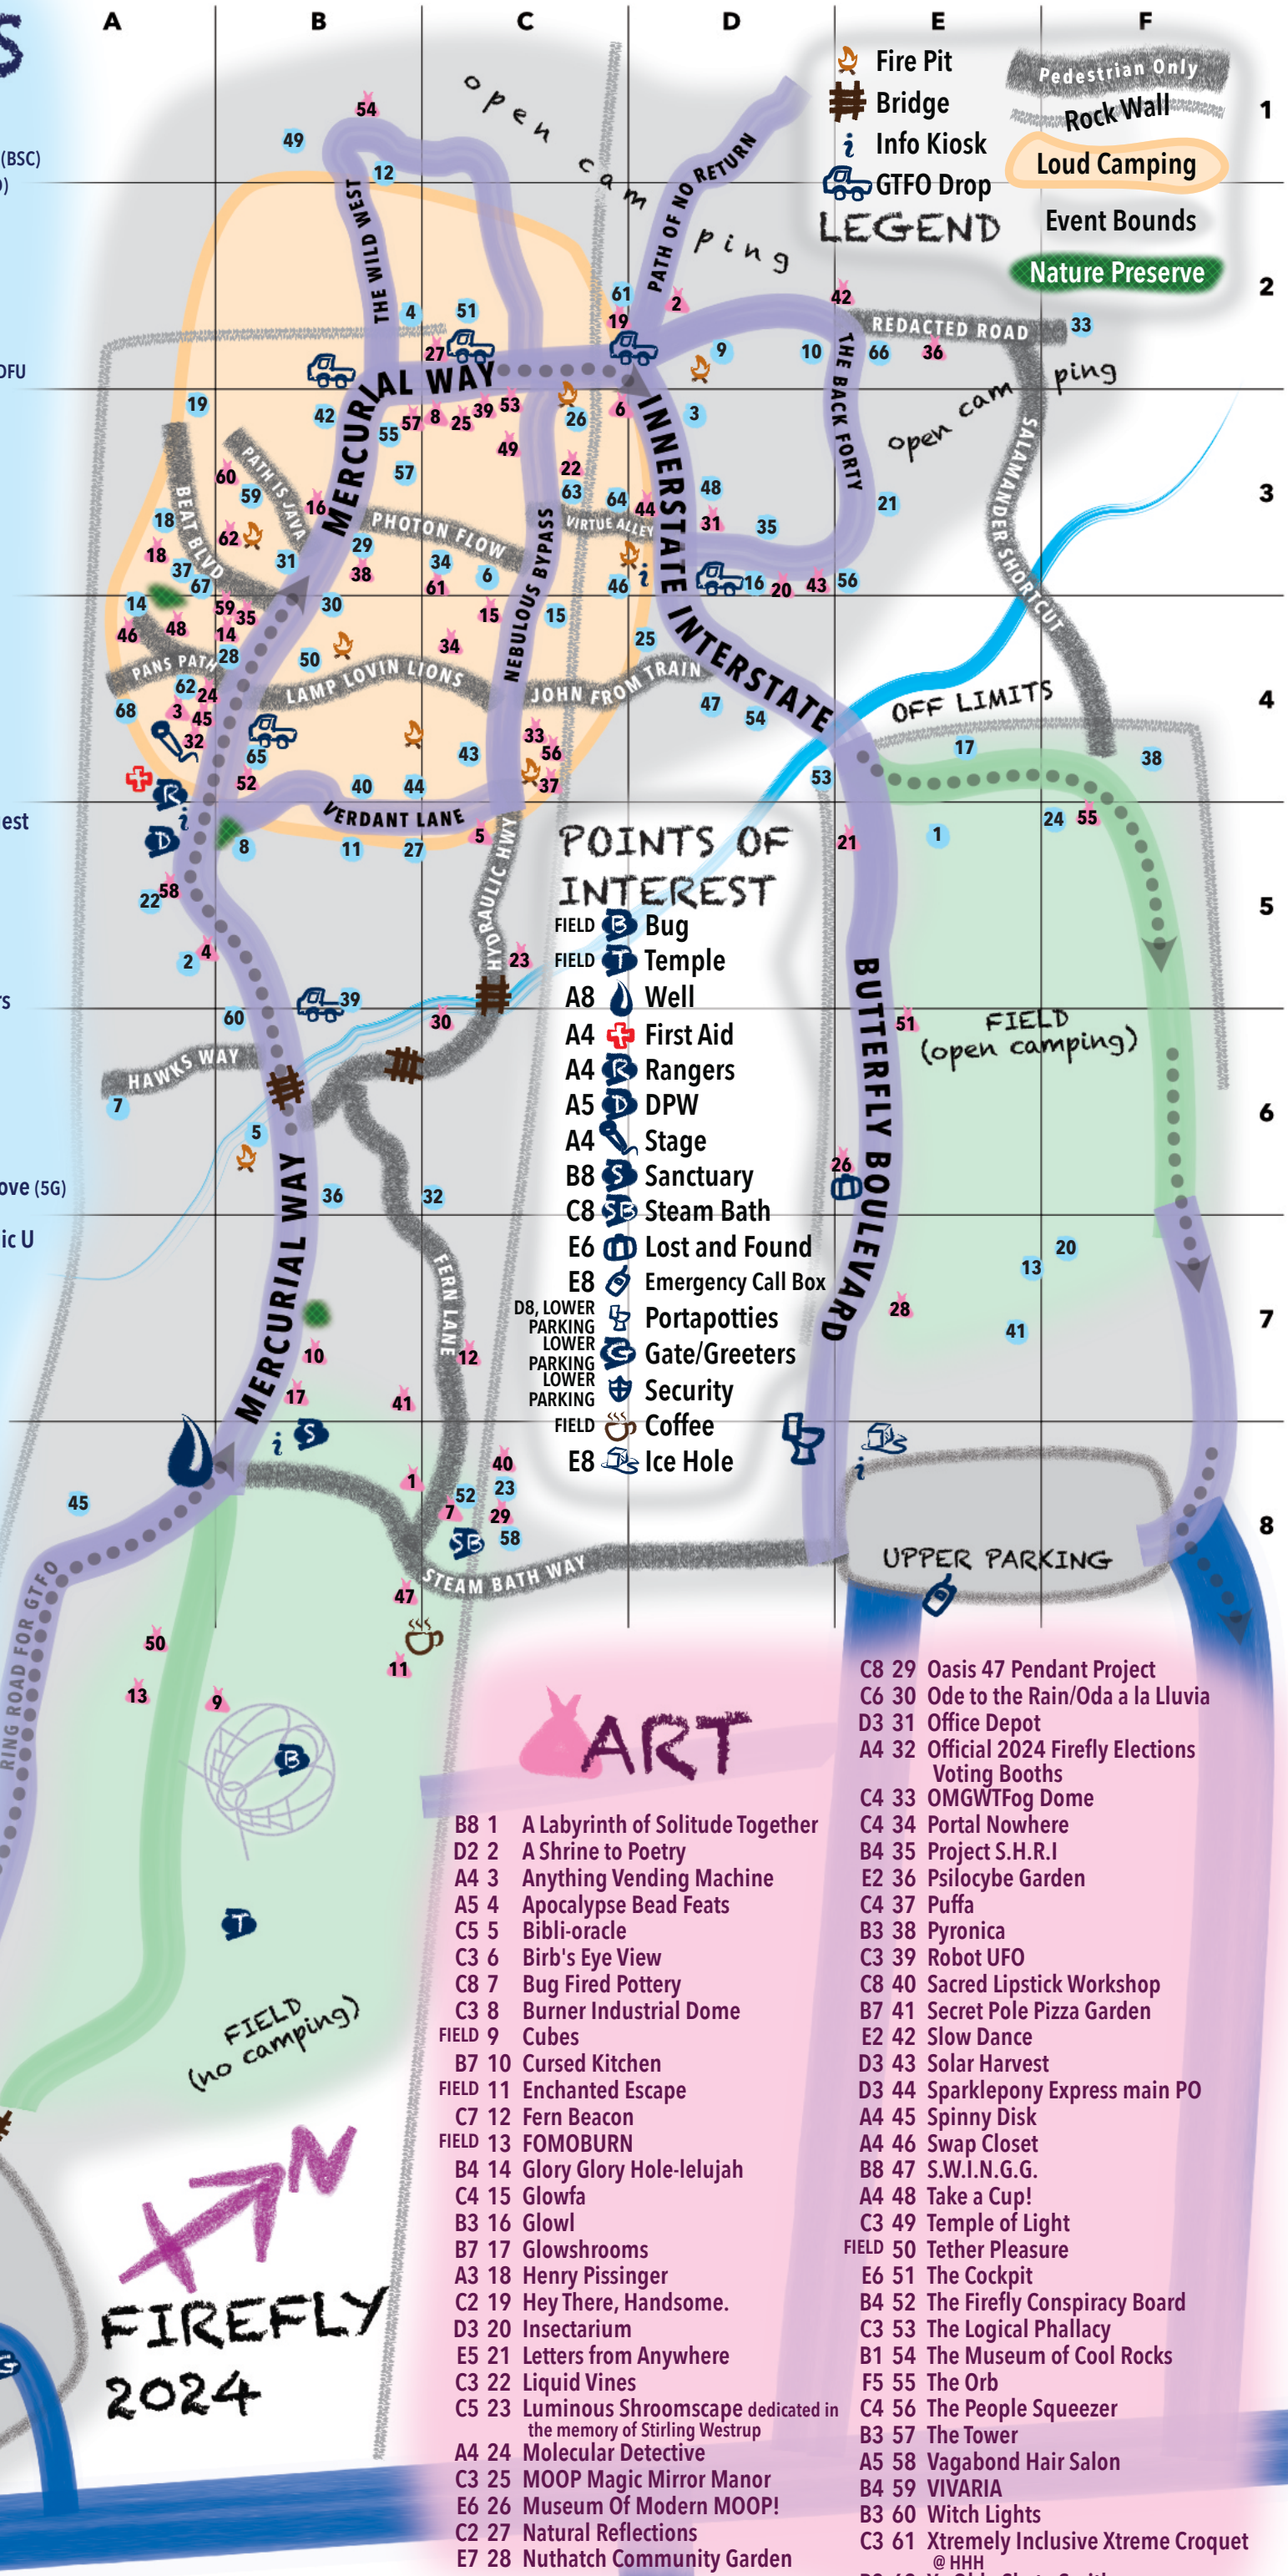

LEGEND

- Fire Pit
- Bridge
- Info Kiosk
- GTFO Drop
- Pedestrian Only
- Rock Wall
- Loud Camping
- Event Bounds
- Nature Preserve

1. **POINTS OF INTEREST**
2. FIELD Bug
   - FIELD Temple
   - A8 Well
   - A4 First Aid
   - A4 Rangers
   - A5 DPW
   - A4 Stage
   - B8 Sanctuary
   - C8 Steam Bath
   - E6 Lost and Found
   - E8 Emergency Call Box
   - D8, LOWER PARKING Portapotties
   - LOWER PARKING Gate/Greeters
   - LOWER PARKING Security
   - FIELD Coffee
   - E8 Ice Hole

ART

- B8 1 A Labyrinth of Solitude Together
- D2 2 A Shrine to Poetry
- A4 3 Anything Vending Machine
- A5 4 Apocalypse Bead Feats
- C5 5 Bibli-oracle
- C3 6 Birb's Eye View
- C8 7 Bug Fired Pottery
- C3 8 Burner Industrial Dome
- FIELD 9 Cubes
- B7 10 Cursed Kitchen
- FIELD 11 Enchanted Escape
- C7 12 Fern Beacon
- FIELD 13 FOMOBURN
- B4 14 Glory Glory Hole-Ielujah
- C4 15 Glowfa
- B3 16 Glowl
- B7 17 Glowshrooms
- A3 18 Henry Pissinger
- C2 19 Hey There, Handsome.
- D3 20 Insectarium
- E5 21 Letters from Anywhere
- C3 22 Liquid Vines
- C5 23 Luminous Shroomscape dedicated in the memory of Stirling Westrup
- A4 24 Molecular Detective
- C3 25 MOOP Magic Mirror Manor
- E6 26 Museum Of Modern MOOP!
- C2 27 Natural Reflections
- E7 28 Nuthatch Community Garden
- C8 29 Oasis 47 Pendant Project
- C6 30 Ode to the Rain/Oda a la Lluvia
- D3 31 Office Depot
- A4 32 Official 2024 Firefly Elections Voting Booths
- C4 33 OMGWTFog Dome
- C4 34 Portal Nowhere
- B4 35 Project S.H.R.I
- E2 36 Psilocybe Garden
- C4 37 Puffa
- B3 38 Pyronica
- C3 39 Robot UFO
- C8 40 Sacred Lipstick Workshop
- B7 41 Secret Pole Pizza Garden
- E2 42 Slow Dance
- D3 43 Solar Harvest
- D3 44 Sparklepony Express main PO
- A4 45 Spinny Disk
- A4 46 Swap Closet
- B8 47 S.W.I.N.G.G.
- A4 48 Take a Cup!
- C3 49 Temple of Light
- FIELD 50 Tether Pleasure
- E6 51 The Cockpit
- B4 52 The Firefly Conspiracy Board
- C3 53 The Logical Phallacy
- B1 54 The Museum of Cool Rocks
- F5 55 The Orb
- C4 56 The People Squeezer
- B3 57 The Tower
- A5 58 Vagabond Hair Salon
- B4 59 VIVARIA
- B3 60 Witch Lights
- C3 61 Xtremely Inclusive Xtreme Croquet @ HHH
- B3 62 Ye Olde Shyte Smith

TO OFFSITE PARKING →