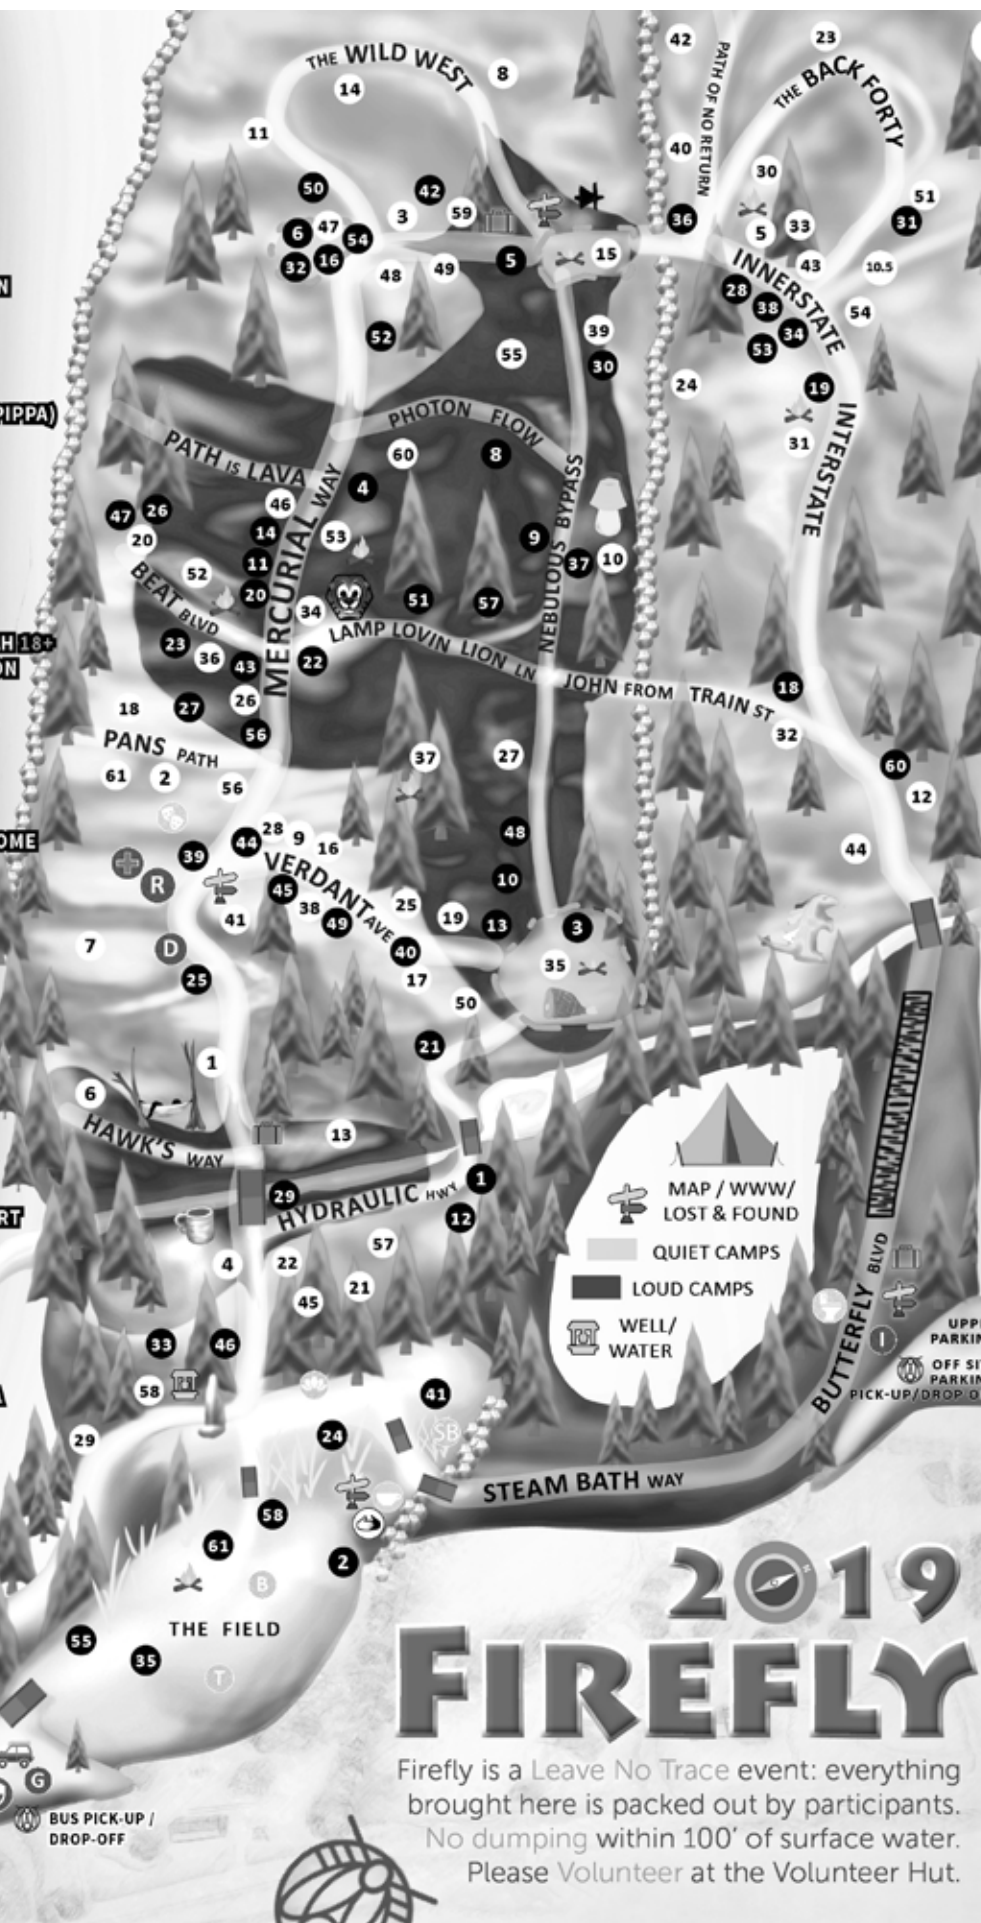

CAMPS

- 1 ADVENTURE TRIBE
- 2 A.S.K. ART SUPPORT KAMP
- 3 BSOD BLUE SCREEN OF DEATH
- 4 BRING A CUP
- 5 BSC
- 6 CABANA HAMMOCK
- 7 CAMP 802
- 8 CAMP CONSCIOUSNESS
- 9 CAMP HERE
- 10 CAMP LAMP
- 10.5 CAMP LOW DOWN POPCORN
- 11 CAMP MELLOW ORANGE
- 12 CAMP POTATO SUPPORT PEOPLE
- 13 CAMP SEXY
- 14 CELESTIAL ULTRA-LIGHT TRANSPORT (C.U.L.T.) CAMP
- 15 DIODE
- 16 DISCO FUCK YOURSELF
- 17 DRYER CAMP
- 18 ELECTRIC KOOL-AID VISION QUEST
- 19 ENTER THE GOJO
- 20 FEMME DOMME CAMP
- 21 FERN GULLY
- 22 FLUFFER CAMP
- 23 FUSION LEMONAID
- 24 GLUTEN-FREE HALLOWEEN
- 25 GRAVT
- 26 GROUND IS LAVA/ SKY IS LUNAR
- 27 HALL OF ARKHAM
- 28 IMMEDIACY CAMP
- 29 KIDS KORNER
- 30 L'FUCC (LISA FRANKEN UNICORN CHEERFULNESS CORPS)
- 31 LIBRARY CAMP
- 32 LITTLE WINTER HILL
- 33 LIVE FREE AND BURN
- 34 LOVE AND LIONS DEN
- 35 MEAT SPACE 9 SEASON II
- 36 MIDNIGHT POUTINE
- 37 MONSTROSITEA
- 38 NEVER NEVER F*CK UP
- 39 OBSIDIAN BEAUTY BAR
- 40 OM'S LAW
- 41 OUROBOREALIS
- 42 SENSORIUM
- 43 PARTY SNAKES
- 44 RAINBOW DINOSAURS
- 45 SGC
- 46 SHISHA SHACK
- 47 SMALL FURRY WOODLAND CAMP
- 48 STRANGE MAINE
- 49 SUDS & SPUDS
- 50 SUPRA-LIMINAL
- 51 THE KEEP
- 52 THE MASSOCHISTS
- 53 THE MUSH ROOM
- 54 THE NEIGHBORHOOD
- 55 THE OUTPOST
- 56 THE UNIVERSE
- 57 TRAVELING CANNA GIRLS
- 58 ULTIMA THULE
- 59 UNCANNY VALLEY
- 60 WHITE DRAGON NOODLE BAR
- 61 WOODLAND MAGICK

2019 FIREFLY

Firefly is a Leave No Trace event: everything brought here is packed out by participants. No dumping within 100' of surface water. Please Volunteer at the Volunteer Hut.

- | | | | | |
|------------|-------------------|-----------------|----------------|--------------|
| BUG | FIRE PIT | GATE / GREETERS | DPW | PORTAPOTTIES |
| SANCTUARY | GNOMES/VOLUNTEERS | ICE | RANGER STATION | STAGE |
| STEAM BATH | SECURITY | FIRST AID | BUS CARGO DROP | COFFEE |